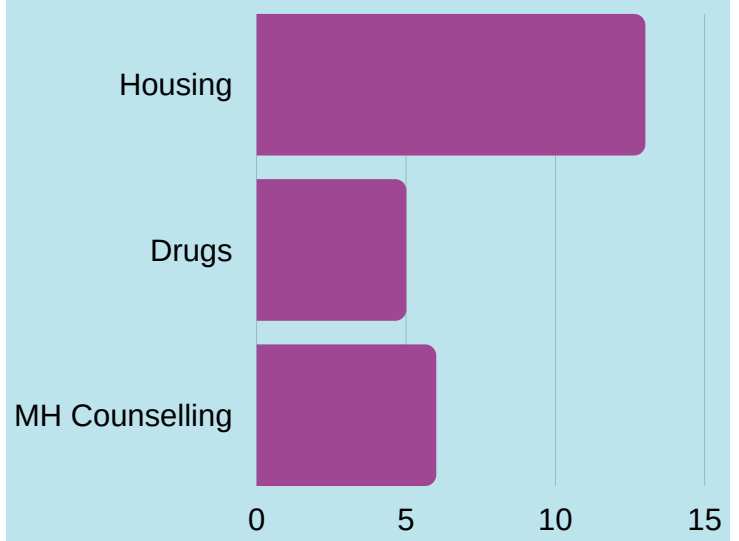

Food Distribution in Downtown Oshawa

Responses: 52

Do you feel that hunger and malnutrition are a high priority to the downtown unsheltered?

If no, what do you think is the highest priority for the downtown unsheltered?

Locations suggested listed by frequency:

1. Midtown Mall
2. Lakeview Park
3. Near GM Plant