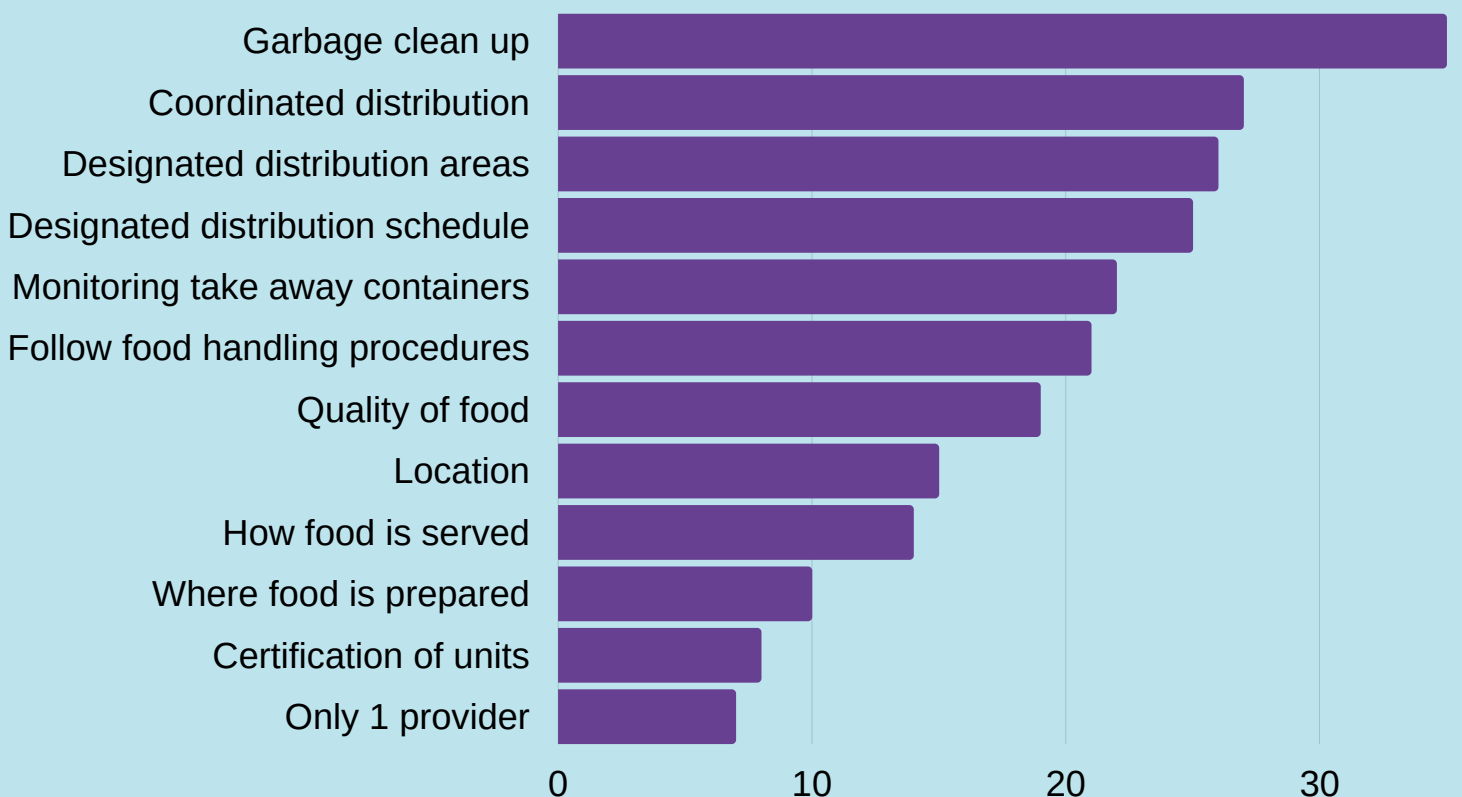

Food Distribution in Downtown Oshawa

Responses: 52

Do you feel that hunger and malnutrition are a high priority to the downtown unsheltered?

If no, what do you think is the highest priority for the downtown unsheltered?

Are you supportive of multiple different organizations providing food throughout the day/evening?

Have you noticed an increase in wildlife since the increase in food distribution?

What types of controls would you like to see surrounding food distribution?

Locations suggested listed by frequency:

1. Midtown Mall
2. Lakeview Park
3. Near GM Plant