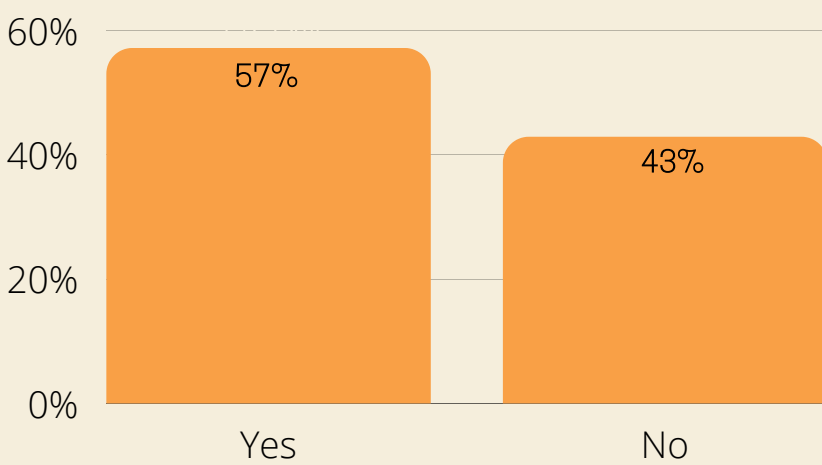

WOULD YOU SUPPORT THE RENEWAL OF A PRIVATE SECURITY CONTRACT BY THE CITY?