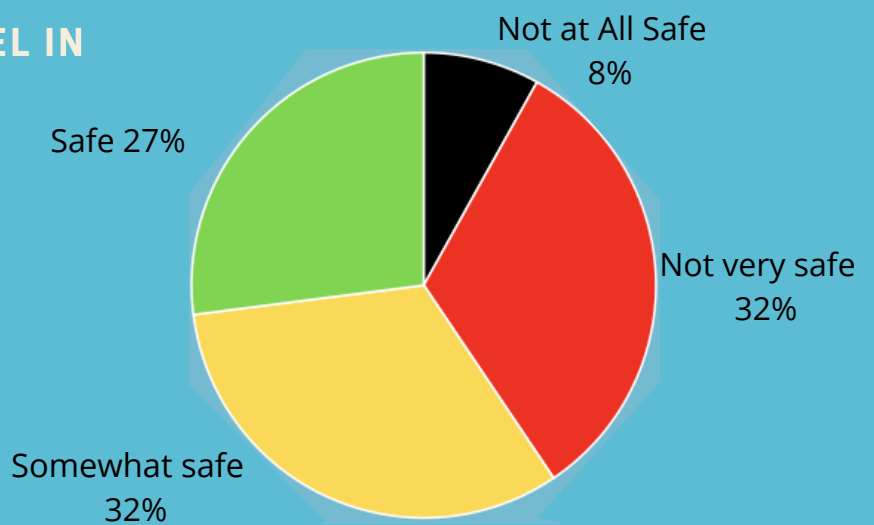

SAFETY & SECURITY

OVERALL, HOW SAFE DO YOU FEEL IN DOWNTOWN OSHAWA?

Not at all = 0
 Not Very Safe = 1- 3
 Somewhat Safe = 4 - 6
 Safe = 7 - 9
 Extremely Safe = 10

Mean Range

HOW DO YOU AGREE WITH THE FOLLOWING STATEMENTS?

CCTV cameras throughout the Downtown core would be beneficial in deterring undesirable behaviour.
 Community/Business Watch programs would benefit the downtown core.
 Increased foot patrols by police would decrease the amount of undesirable behaviour.
 The current street lighting downtown deters undesirable behaviour.
 Emergency Call Stations would be beneficial to enhance safety in the downtown core.
 Increased foot patrols by private security would decrease the amount of undesirable behaviour.