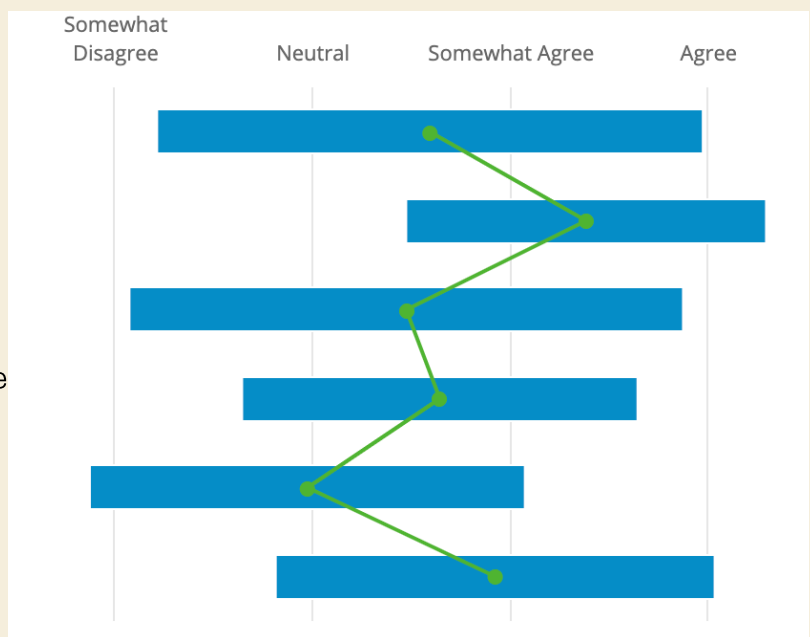

SAFETY & SECURITY

OVERALL, HOW SAFE DO YOU FEEL IN DOWNTOWN OSHAWA?

Not at all = 0
 Not Very Safe = 1- 3
 Somewhat Safe = 4 - 6
 Safe = 7 - 9
 Extremely Safe = 10

Mean Range

HOW DO YOU AGREE WITH THE FOLLOWING STATEMENTS?

CCTV cameras throughout the Downtown core would be beneficial in deterring undesirable behaviour.
 Community/Business Watch programs would benefit the downtown core.
 Increased foot patrols by police would decrease the amount of undesirable behaviour.
 The current street lighting downtown deters undesirable behaviour.
 Emergency Call Stations would be beneficial to enhance safety in the downtown core.
 Increased foot patrols by private security would decrease the amount of undesirable behaviour.

IF YOU COULD CHANGE SOMETHING ABOUT THE DOWNTOWN CORE TO MAKE IT A SAFER PLACE, WHAT WOULD IT BE?

STRONGER POLICE PRESENCE

HELP GET THE HOMELESS OFF THE STREETS

RE-VITALIZE THE DOWNTOWN